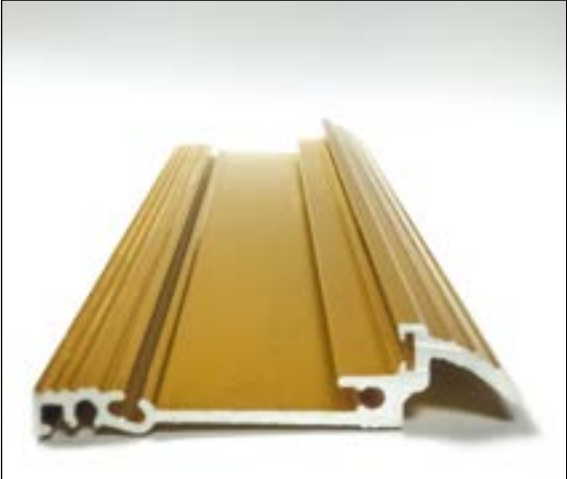

**Hallmark
Panels Ltd**

Threshold Options

System 10

44mm Aluminium (Rustique)

Mobility MDS 25

Threshold Options

56mm PVCu

15mm Aluminium