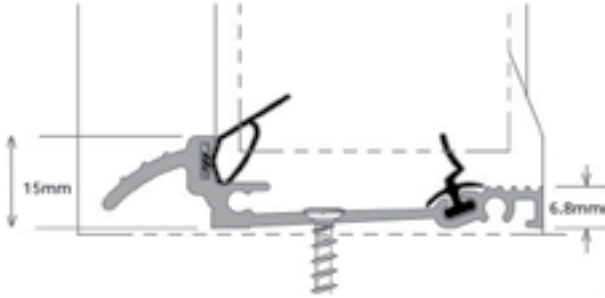

**Hallmark
Panels Ltd**

Threshold Options

System 10

44mm Aluminium (Rustique)

Mobility MDS 25

Threshold Options

56mm PVCu

15mm Aluminium