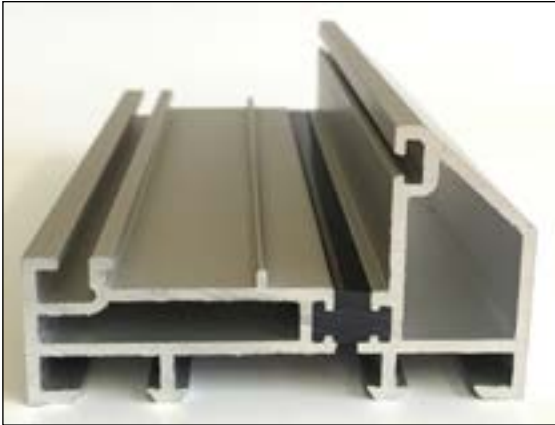

**Hallmark
Panels Ltd**

Threshold Options

System 10

44mm Aluminium (Rustique)

Mobility MDS 25

Threshold Options

56mm PVCu

15mm Aluminium