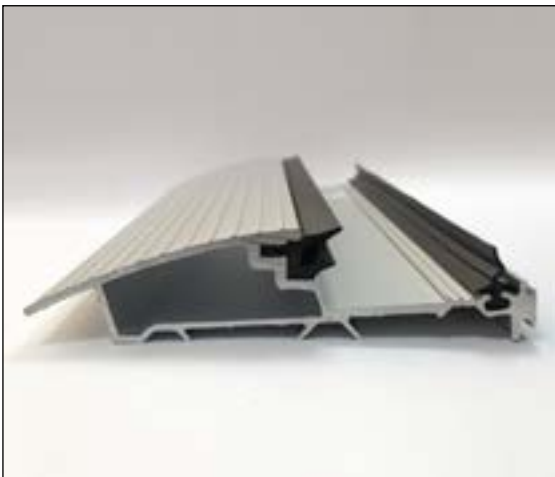

**Hallmark
Panels Ltd**

Threshold Options

System 10

44mm Aluminium (Rustique)

Mobility MDS 25

Threshold Options

56mm PVCu

15mm Aluminium