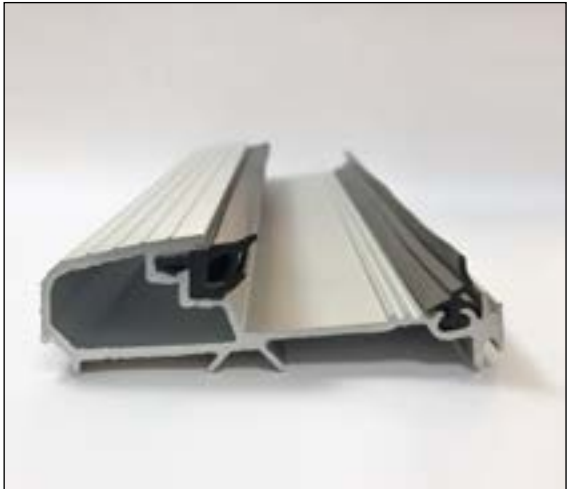

**Hallmark
Panels Ltd**

Threshold Options

System 10

44mm Aluminium (Rustique)

Mobility MDS 25

Threshold Options

56mm PVCu

15mm Aluminium