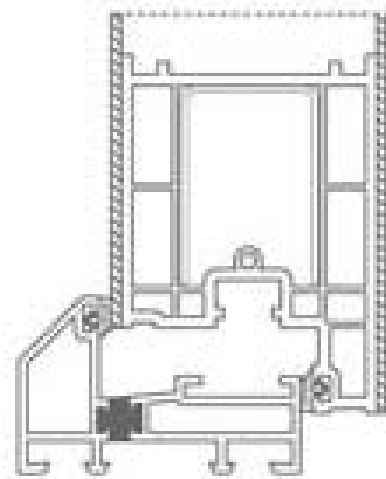

**Hallmark
Panels Ltd**

Threshold Options

System 10

44mm Aluminium (Rustique)

Mobility MDS 25

Threshold Options

56mm PVCu

15mm Aluminium