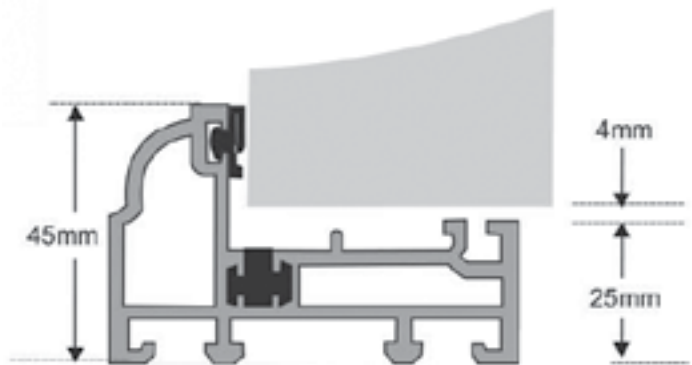

**Hallmark
Panels Ltd**

Threshold Options

System 10

44mm Aluminium (Rustique)

Mobility MDS 25

Threshold Options

56mm PVCu

15mm Aluminium