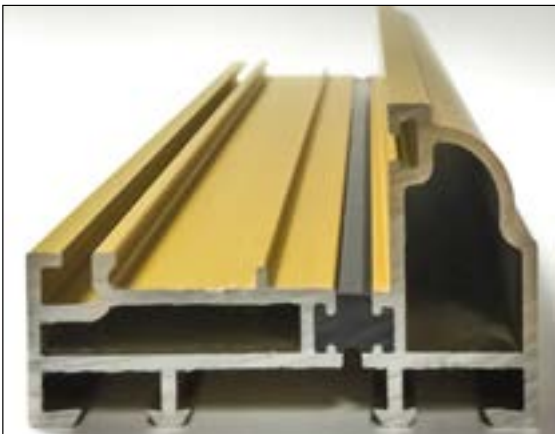

**Hallmark
Panels Ltd**

Threshold Options

System 10

44mm Aluminium (Rustique)

Mobility MDS 25

Threshold Options

56mm PVCu

15mm Aluminium