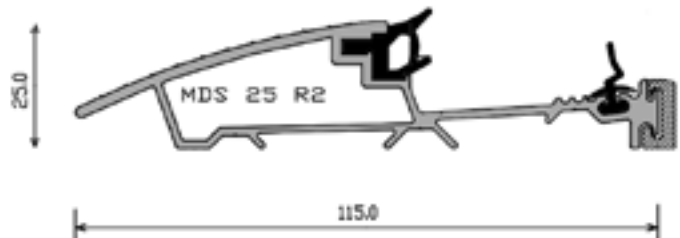

**Hallmark
Panels Ltd**

Threshold Options

System 10

44mm Aluminium (Rustique)

Mobility MDS 25

Threshold Options

56mm PVCu

15mm Aluminium