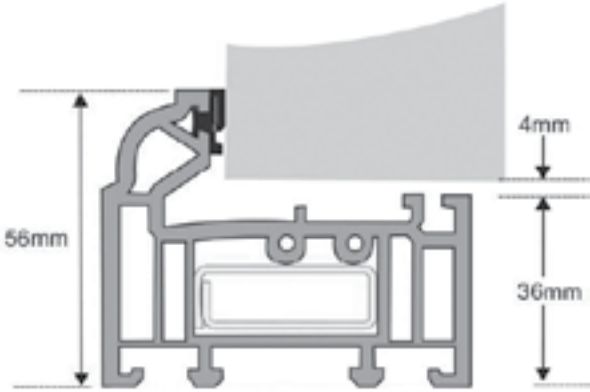

**Hallmark
Panels Ltd**

Threshold Options

System 10

44mm Aluminium (Rustique)

Mobility MDS 25

Threshold Options

56mm PVCu

15mm Aluminium